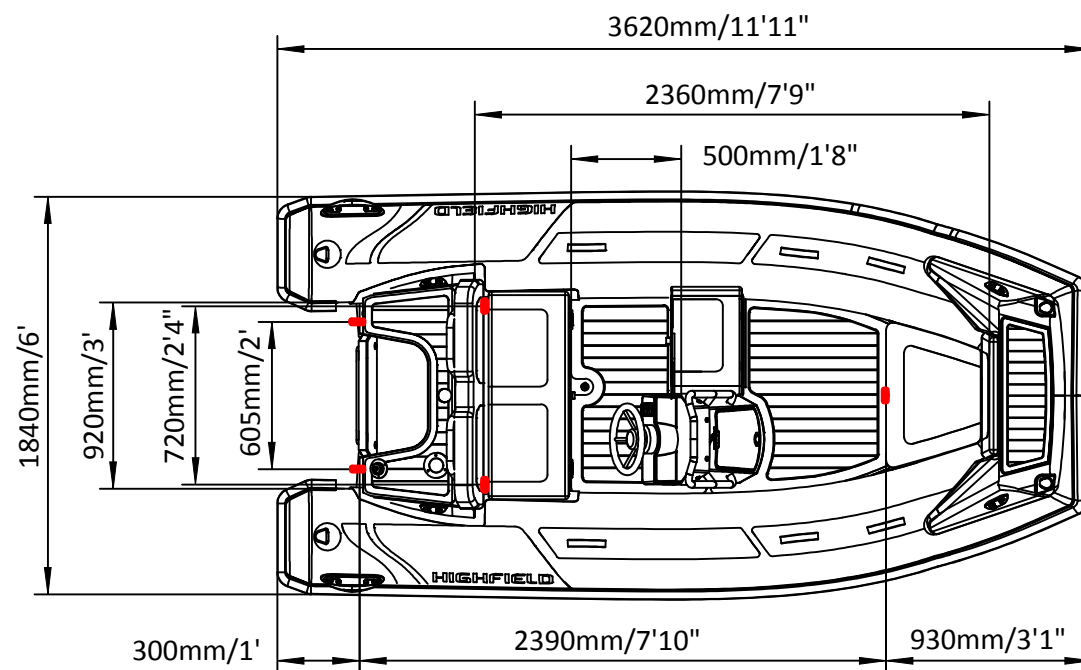

SPORT 360

SPECIFICATIONS

SPECIFICATIONS AND MAXIMUM CAPACITIES (Subject to change without notice. Tolerances: dimensions ±2.5%, weights ±5%)

MODEL	ISO 6185 PART	ISO 6185			#			Shaft	Outboard Engine				Sundeck		Tow post		/		Fuel Tank Capacity		Wet Weight (Approximate) 30HP (22.38KW) +Fuel		AIR CHAMBERS				
			KG	LB		KG	LB		KW	HP	KG	LB	KG	LB	KG	LB	L	GAL	KG	LB	PSI	BAR					
			KG	LB		KG	LB																	KG	LB	KG	LB
SPORT 360	3	C	634	1398	6	450	992	L	29.84	40	124.1	274	215	473	6	13.2	6.5	14.3	/	/	30	8	362	798	3	3.63	0.25

Boat weight includes: console

SPORT 360

SPECIFICATIONS

SPECIFICATIONS AND MAXIMUM CAPACITIES (Subject to change without notice. Tolerances: dimensions ±2.5%, weights ±5%)

MODEL	ISO 6185 PART	ISO 6185	Crew		#	Weight		Shaft	Outboard Engine		Sundeck		Tow post		/		Fuel Tank Capacity		Wet Weight (Approximate) 30HP (22.38KW) +Fuel		AIR CHAMBERS	Pressure					
			KG	LB		KG	LB		KG	LB	KG	LB	KG	LB	L	GAL	KG	LB	PSI	BAR							
			KG	LB		KW	HP		KG	LB	KG	LB	KG	LB	KG	LB	KG	LB	PSI	BAR							
SPORT 360	3	C	634	1398	6	450	992	L	29.84	40	124.1	274	215	473	6	13.2	6.5	14.3	/	/	30	8	362	798	3	3.63	0.25

Boat weight includes: console