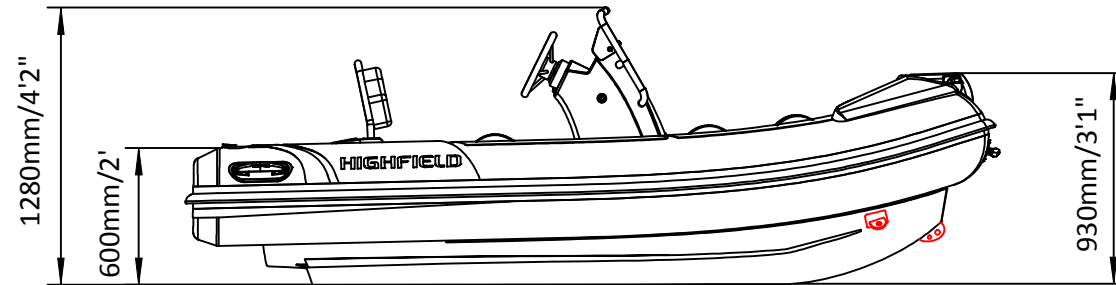

SPORT 360

SPECIFICATIONS

SPECIFICATIONS AND MAXIMUM CAPACITIES (Subject to change without notice. Tolerances: dimensions ±2.5%, weights ±5%)

MODEL	ISO 6185 PART	ISO 6185			#			Shaft	Outboard Engine				Sundeck		Tow post		/		Fuel Tank Capacity		Wet Weight (Approximate) 30HP (22.38KW) +Fuel		AIR CHAMBERS				
			KG	LB		KG	LB		KW	HP	KG	LB	KG	LB	KG	LB	L	GAL	KG	LB	PSI	BAR					
			KG	LB		KG	LB																	KG	LB	KG	LB
SPORT 360	3	C	634	1398	6	450	992	L	29.84	40	124.1	274	215	473	6	13.2	6.5	14.3	/	/	30	8	362	798	3	3.63	0.25

Boat weight includes: console

SPORT 360

SPECIFICATIONS

SPECIFICATIONS AND MAXIMUM CAPACITIES (Subject to change without notice. Tolerances: dimensions ±2.5%, weights ±5%)

MODEL	ISO 6185 PART	ISO 6185	Crew		#	Weight		Shaft	Outboard Engine		Sundeck		Tow post		/		Fuel Tank Capacity		Wet Weight (Approximate) 30HP (22.38KW) +Fuel		AIR CHAMBERS	Pressure					
			KG	LB		KG	LB		KG	LB	KG	LB	KG	LB	L	GAL	KG	LB	PSI	BAR							
			KG	LB		KW	HP		KG	LB	KG	LB	KG	LB	KG	LB	KG	LB	PSI	BAR							
SPORT 360	3	C	634	1398	6	450	992	L	29.84	40	124.1	274	215	473	6	13.2	6.5	14.3	/	/	30	8	362	798	3	3.63	0.25

Boat weight includes: console