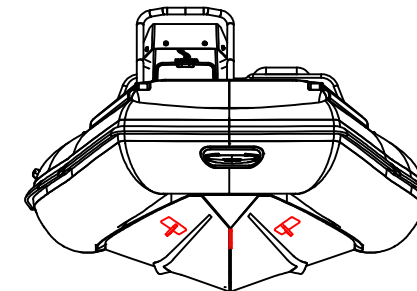

SPORT 360

SPECIFICATIONS

SPECIFICATIONS AND MAXIMUM CAPACITIES (Subject to change without notice. Tolerances: dimensions ±2.5%, weights ±5%)

MODEL	ISO 6185 PART	ISO 6185			#			Shaft	Outboard Engine				Sundeck		Tow post		/		Fuel Tank Capacity		Wet Weight (Approximate) 30HP (22.38KW) +Fuel		AIR CHAMBERS				
			KG	LB		KG	LB		KW	HP	KG	LB	KG	LB	KG	LB	L	GAL	KG	LB	PSI	BAR					
			KG	LB		KG	LB																	KG	LB	KG	LB
SPORT 360	3	C	634	1398	6	450	992	L	29.84	40	124.1	274	215	473	6	13.2	6.5	14.3	/	/	30	8	362	798	3	3.63	0.25

Boat weight includes: console

SPORT 360

SPECIFICATIONS

SPECIFICATIONS AND MAXIMUM CAPACITIES (Subject to change without notice. Tolerances: dimensions ±2.5%, weights ±5%)

MODEL	ISO 6185 PART	ISO 6185	Crew		#	Weight		Shaft	Outboard Engine		Sundeck		Tow post		/		Fuel Tank Capacity		Wet Weight (Approximate) 30HP (22.38KW) +Fuel		AIR CHAMBERS	Pressure					
			KG	LB		KG	LB		KG	LB	KG	LB	KG	LB	L	GAL	KG	LB	PSI	BAR							
			KG	LB		KW	HP		KG	LB	KG	LB	KG	LB	KG	LB	KG	LB	PSI	BAR							
SPORT 360	3	C	634	1398	6	450	992	L	29.84	40	124.1	274	215	473	6	13.2	6.5	14.3	/	/	30	8	362	798	3	3.63	0.25

Boat weight includes: console