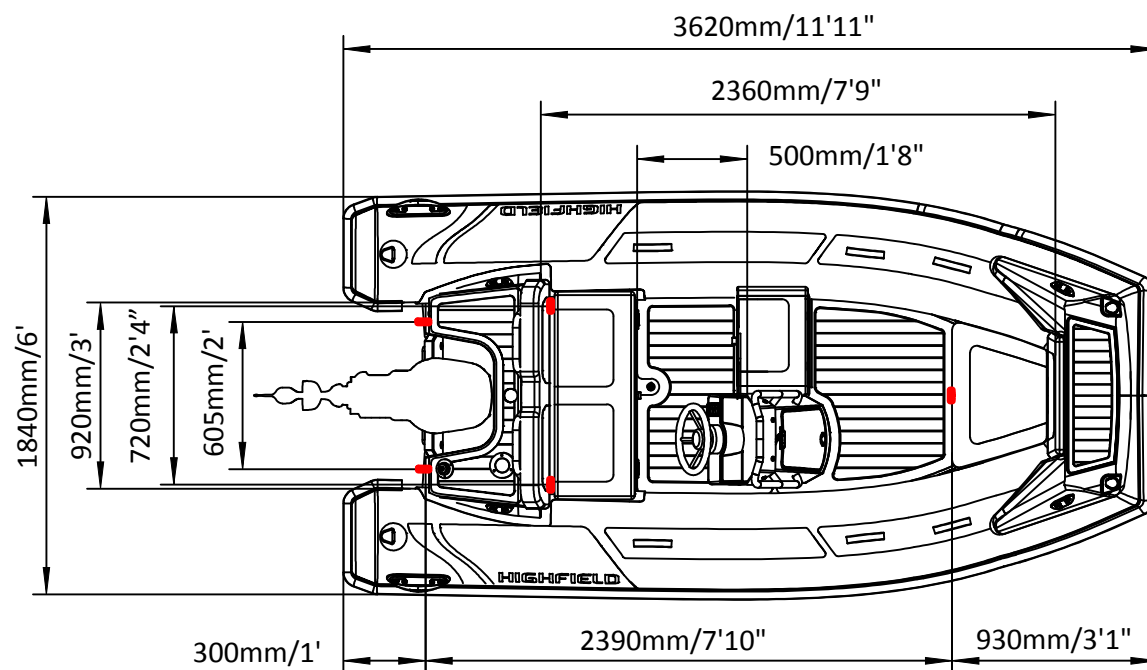

SPORT 360

SPECIFICATIONS

SPECIFICATIONS AND MAXIMUM CAPACITIES (Subject to change without notice. Tolerances: dimensions ±2.5%, weights ±5%)

MODEL	ISO 6185 PART	ISO 6185			#			Shaft	Outboard Engine				Sundeck		Tow post		/		Fuel Tank Capacity		Wet Weight (Approximate) 30HP (22.38KW) +Fuel		AIR CHAMBERS				
			KG	LB		KG	LB		KW	HP	KG	LB	KG	LB	KG	LB	L	GAL	KG	LB	PSI	BAR					
			KG	LB		KG	LB																	KG	LB	KG	LB
SPORT 360	3	C	634	1398	6	450	992	L	29.84	40	124.1	274	215	473	6	13.2	6.5	14.3	/	/	30	8	362	798	3	3.63	0.25

Boat weight includes: console

SPORT 360

SPECIFICATIONS

SPECIFICATIONS AND MAXIMUM CAPACITIES (Subject to change without notice. Tolerances: dimensions ±2.5%, weights ±5%)

MODEL	ISO 6185 PART	ISO 6185	Crew		#	Weight		Shaft	Outboard Engine		Sundeck		Tow post		/		Fuel Tank Capacity		Wet Weight (Approximate) 30HP (22.38KW) +Fuel		AIR CHAMBERS	Pressure					
			KG	LB		KG	LB		KG	LB	KG	LB	KG	LB	L	GAL	KG	LB	PSI	BAR							
			KG	LB		KW	HP		KG	LB	KG	LB	KG	LB	KG	LB	KG	LB	PSI	BAR							
SPORT 360	3	C	634	1398	6	450	992	L	29.84	40	124.1	274	215	473	6	13.2	6.5	14.3	/	/	30	8	362	798	3	3.63	0.25

Boat weight includes: console