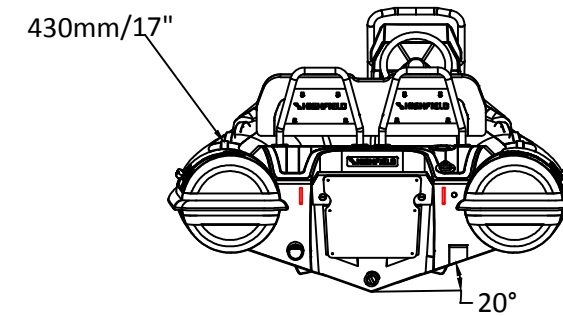

SPORT 360

SPECIFICATIONS

SPECIFICATIONS AND MAXIMUM CAPACITIES (Subject to change without notice. Tolerances: dimensions ±2.5%, weights ±5%)

MODEL	ISO 6185 PART	ISO 6185			#			Shaft	Outboard Engine				Sundeck		Tow post		/		Fuel Tank Capacity		Wet Weight (Approximate) 30HP (22.38KW) +Fuel		AIR CHAMBERS				
			KG	LB		KG	LB		KW	HP	KG	LB	KG	LB	KG	LB	L	GAL	KG	LB	PSI	BAR					
			KG	LB		KG	LB																	KG	LB	KG	LB
SPORT 360	3	C	634	1398	6	450	992	L	29.84	40	124.1	274	215	473	6	13.2	6.5	14.3	/	/	30	8	362	798	3	3.63	0.25

Boat weight includes: console

SPORT 360

SPECIFICATIONS

SPECIFICATIONS AND MAXIMUM CAPACITIES (Subject to change without notice. Tolerances: dimensions ±2.5%, weights ±5%)

MODEL	ISO 6185 PART	ISO 6185	Crew		#	Weight		Shaft	Outboard Engine		Sundeck		Tow post		/		Fuel Tank Capacity		Wet Weight (Approximate) 30HP (22.38KW) +Fuel		AIR CHAMBERS	Pressure					
			KG	LB		KG	LB		KG	LB	KG	LB	KG	LB	L	GAL	KG	LB	PSI	BAR							
			KG	LB		KW	HP		KG	LB	KG	LB	KG	LB	KG	LB	KG	LB	PSI	BAR							
SPORT 360	3	C	634	1398	6	450	992	L	29.84	40	124.1	274	215	473	6	13.2	6.5	14.3	/	/	30	8	362	798	3	3.63	0.25

Boat weight includes: console