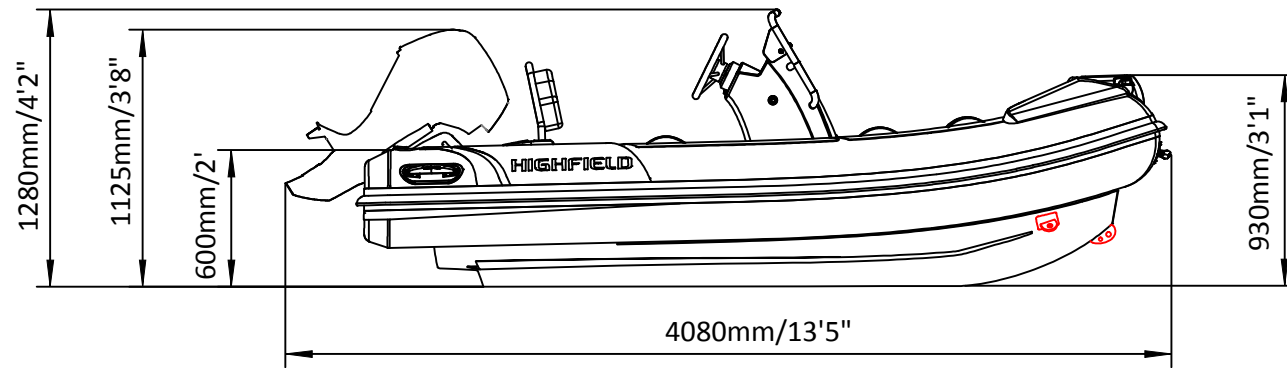

SPORT 360

SPECIFICATIONS

SPECIFICATIONS AND MAXIMUM CAPACITIES (Subject to change without notice. Tolerances: dimensions ±2.5%, weights ±5%)

MODEL	ISO 6185 PART	ISO 6185			#			Shaft	Outboard Engine				Sundeck		Tow post		/		Fuel Tank Capacity		Wet Weight (Approximate) 30HP (22.38KW) +Fuel		AIR CHAMBERS				
			KG	LB		KG	LB		KW	HP	KG	LB	KG	LB	KG	LB	L	GAL	KG	LB	PSI	BAR					
			KG	LB		KG	LB																	KG	LB	KG	LB
SPORT 360	3	C	634	1398	6	450	992	L	29.84	40	124.1	274	215	473	6	13.2	6.5	14.3	/	/	30	8	362	798	3	3.63	0.25

Boat weight includes: console

SPORT 360

SPECIFICATIONS

SPECIFICATIONS AND MAXIMUM CAPACITIES (Subject to change without notice. Tolerances: dimensions ±2.5%, weights ±5%)

MODEL	ISO 6185 PART	ISO 6185	Crew		#	Weight		Shaft	Outboard Engine		Sundeck		Tow post		/		Fuel Tank Capacity		Wet Weight (Approximate) 30HP (22.38KW) +Fuel		AIR CHAMBERS	Pressure					
			KG	LB		KG	LB		KG	LB	KG	LB	KG	LB	L	GAL	KG	LB	PSI	BAR							
			KG	LB		KW	HP		KG	LB	KG	LB	KG	LB	KG	LB	KG	LB	PSI	BAR							
SPORT 360	3	C	634	1398	6	450	992	L	29.84	40	124.1	274	215	473	6	13.2	6.5	14.3	/	/	30	8	362	798	3	3.63	0.25

Boat weight includes: console